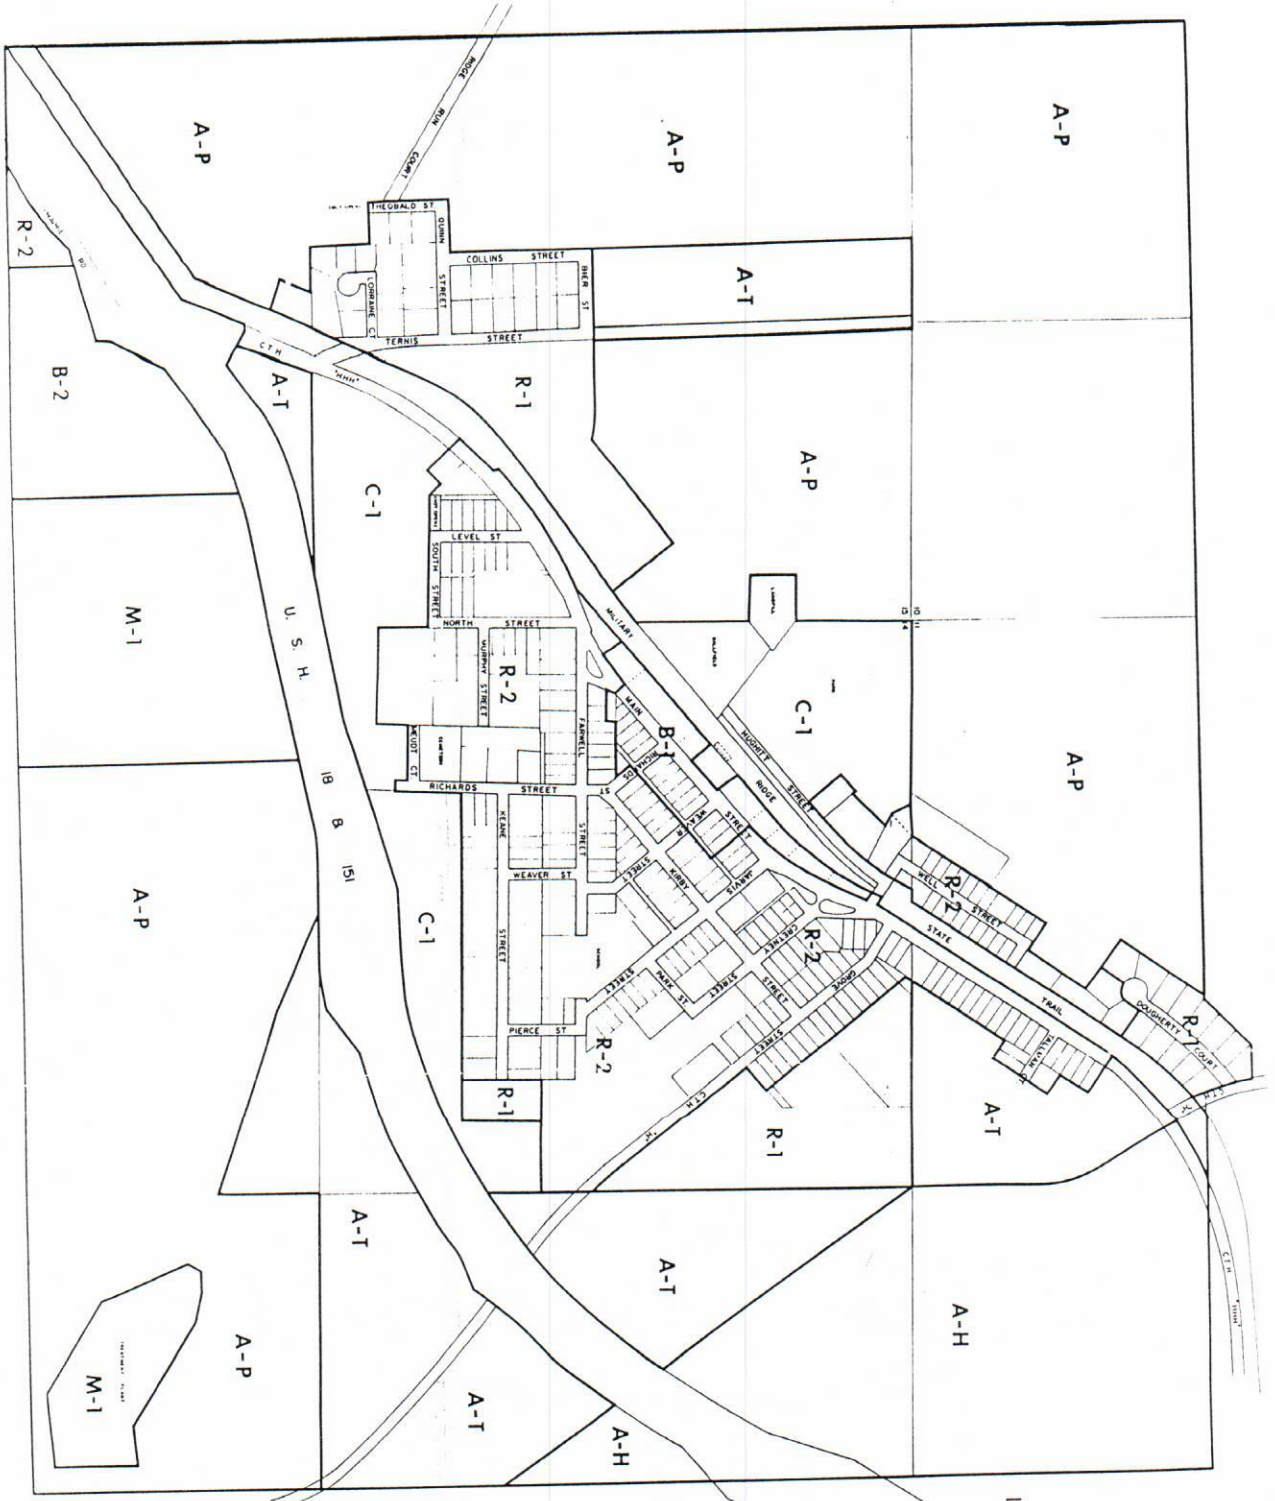

OFFICIAL ZONING MAP

VILLAGE OF
RIDGWAY
 IOWA COUNTY, WISCONSIN

PREPARED BY:
 SOUTHWESTERN WISCONSIN REGIONAL
 PLANNING COMMISSION
 1988

- LEGEND**
- R-1 RESIDENTIAL DISTRICT
 - R-2 RESIDENTIAL DISTRICT
 - B-1 RECREATIONAL DISTRICT
 - B-2 RECREATIONAL DISTRICT
 - M-1 HIGHWAY BUSINESS DISTRICT
 - A-P INDUSTRIAL DISTRICT
 - A-T AGRICULTURAL PRESERVATION DISTRICT
 - A-H AGRICULTURAL PRESERVATION DISTRICT
 - C-1 CONSERVATION DISTRICT