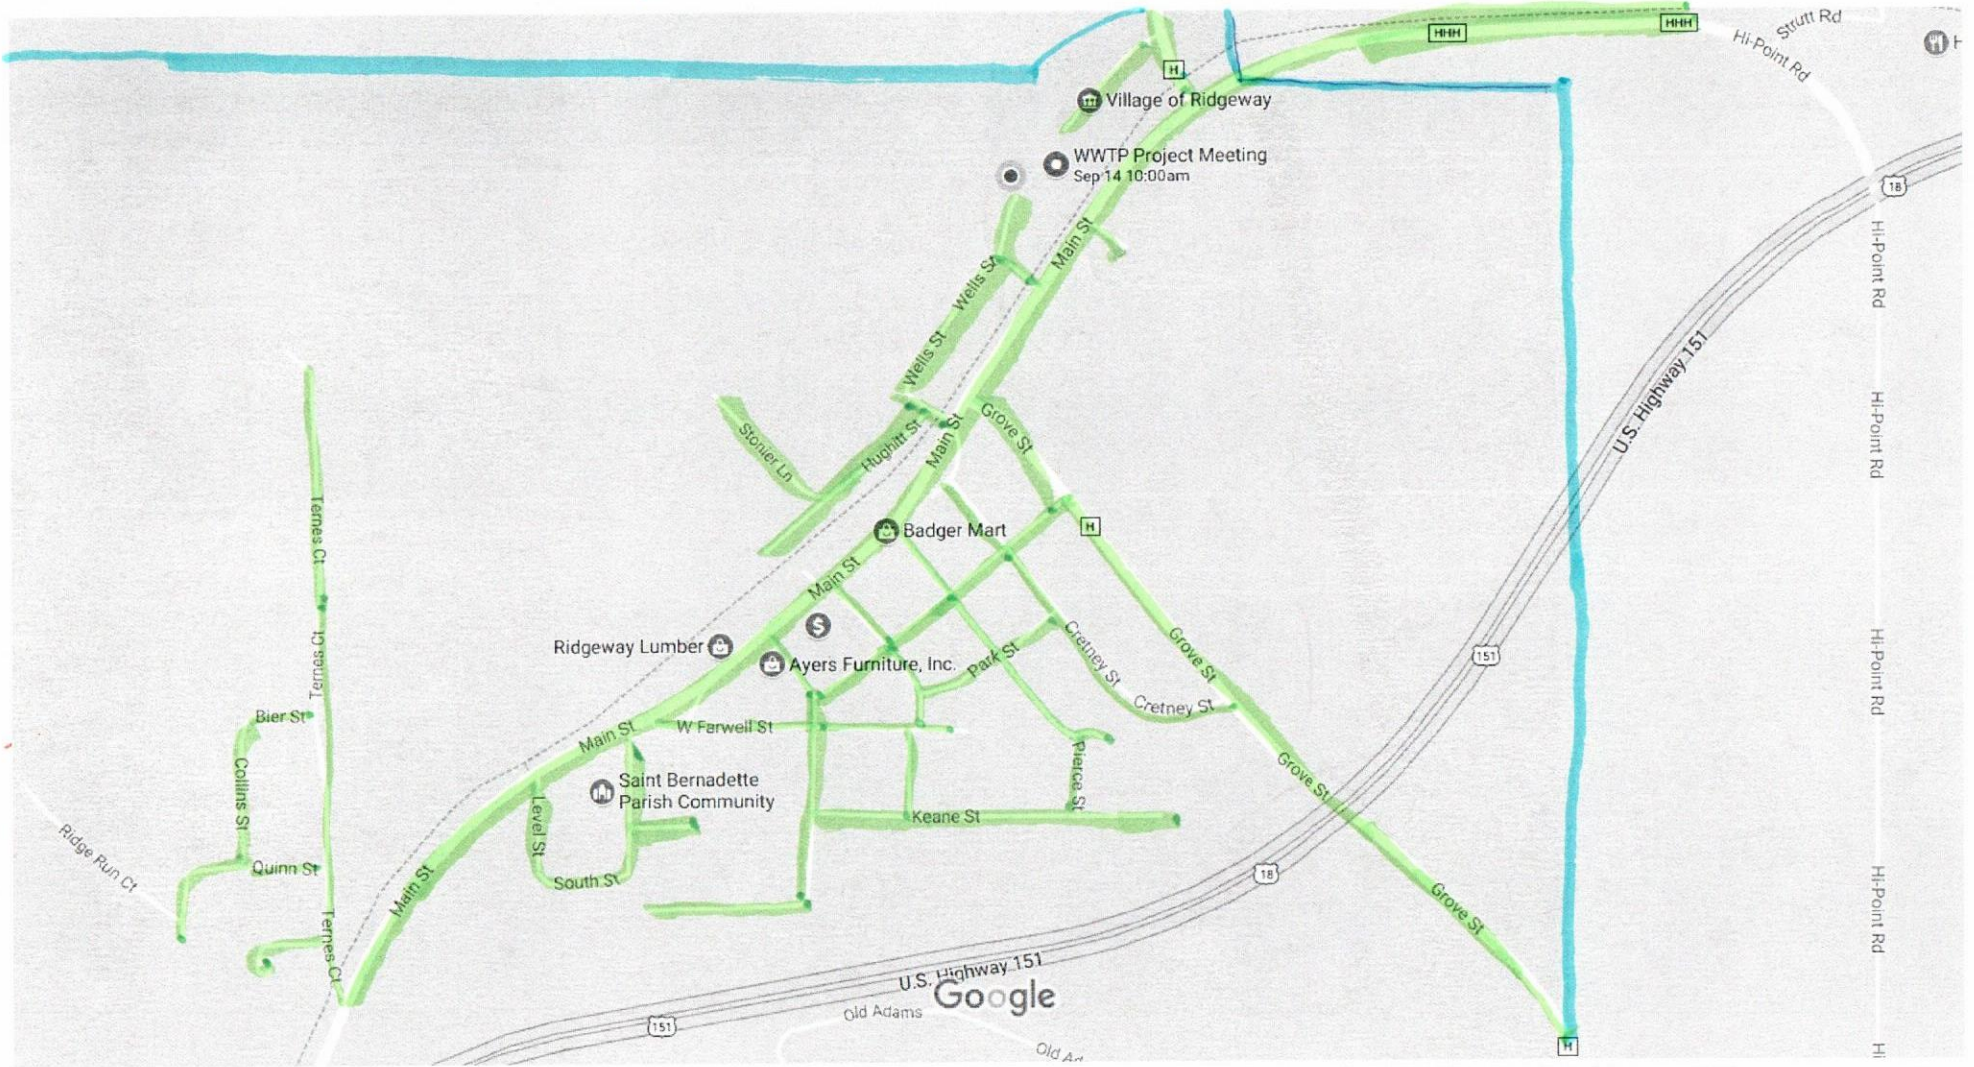

# Google Maps 6/12/18 ALL Streets open for ATV/UTV use

Map data ©2017 Google United States 500 ft

— Village limit